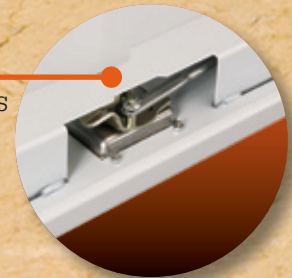

ONE-PIECE LOCK HOUSING

- Heavy-duty steel housing covers the locking system and locking rods to prevent damage and jamming. Housing adds extra strength to the door

Model #	UPC	L	W	H	Shipping Cu. Ft.	Shipping Wt. (Lbs.)

18" Tall White Steel Underbed Boxes

741980	0-43419-91293-9	18"	18"	18"	4.0	55.0
742980	0-43419-91294-6	24"	18"	18"	5.3	68.0
743980	0-43419-91295-3	30"	18"	18"	6.6	80.0
744980	0-43419-91296-0	36"	18"	18"	7.9	92.0
745980	0-43419-91297-7	48"	18"	18"	10.5	117.0
746980	0-43419-91298-4	60"	18"	18"	13.1	142.0
747980	0-43419-91299-1	72"	18"	18"	15.1	168.0

UNDERBED MOUNTING BRACKETS

Heavy-Duty 2" C-Channel Brackets have multiple holes for easy installation. Sold in pairs.

18" x 18"—Model 228000
24" x 24"—Model 229000